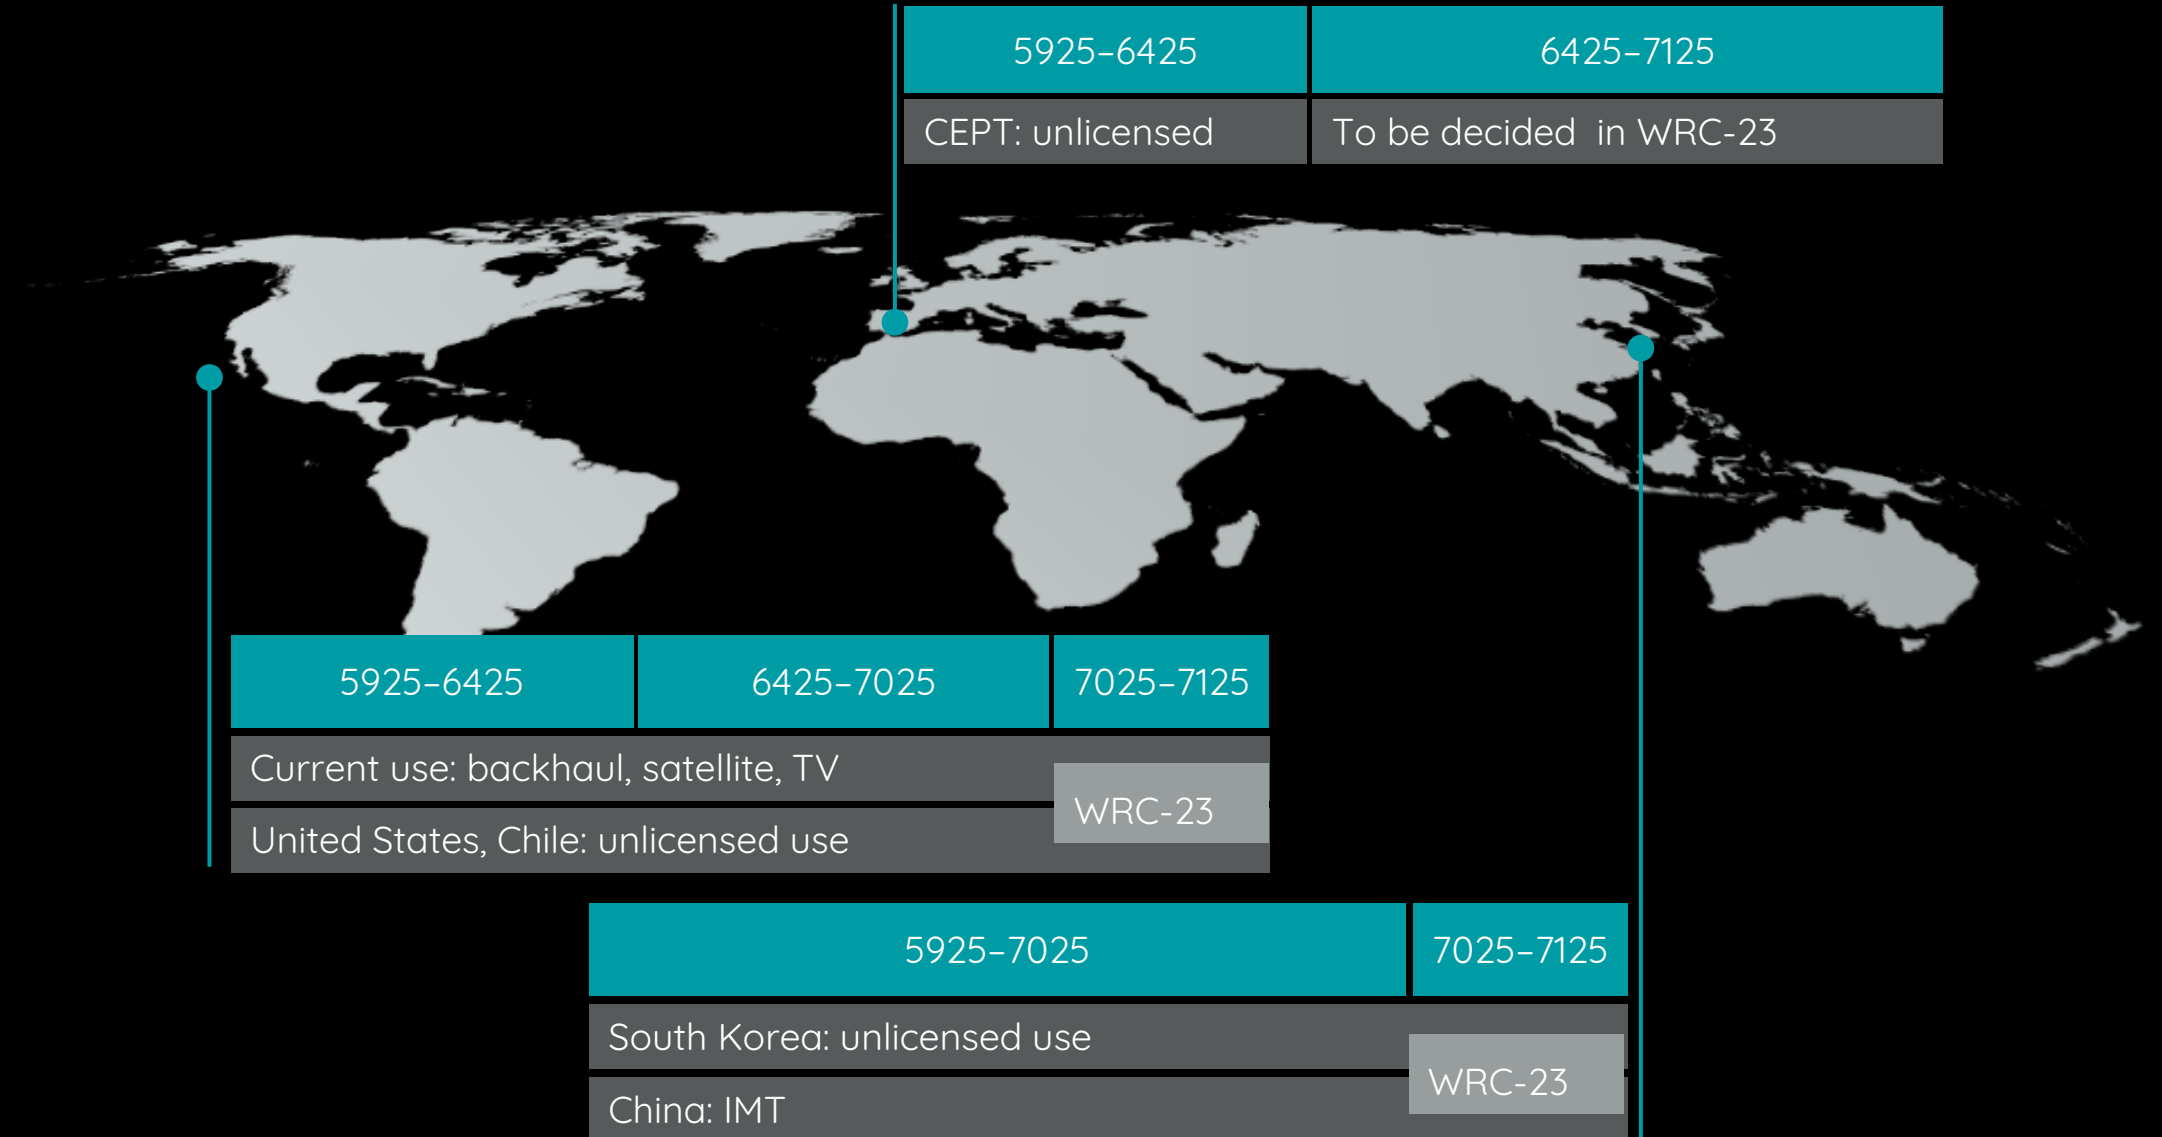

6 GHz outlook

6 GHz status in the Americas

5.925–7.125 GHz: unlicensed Wi-Fi use
low power all the 1,200 MHz
standard power in 850 MHz
(5925-6425 MHz & 6525-6875 MHz)

Consultation on co-existence, interference and benefits for WiFi and IMT